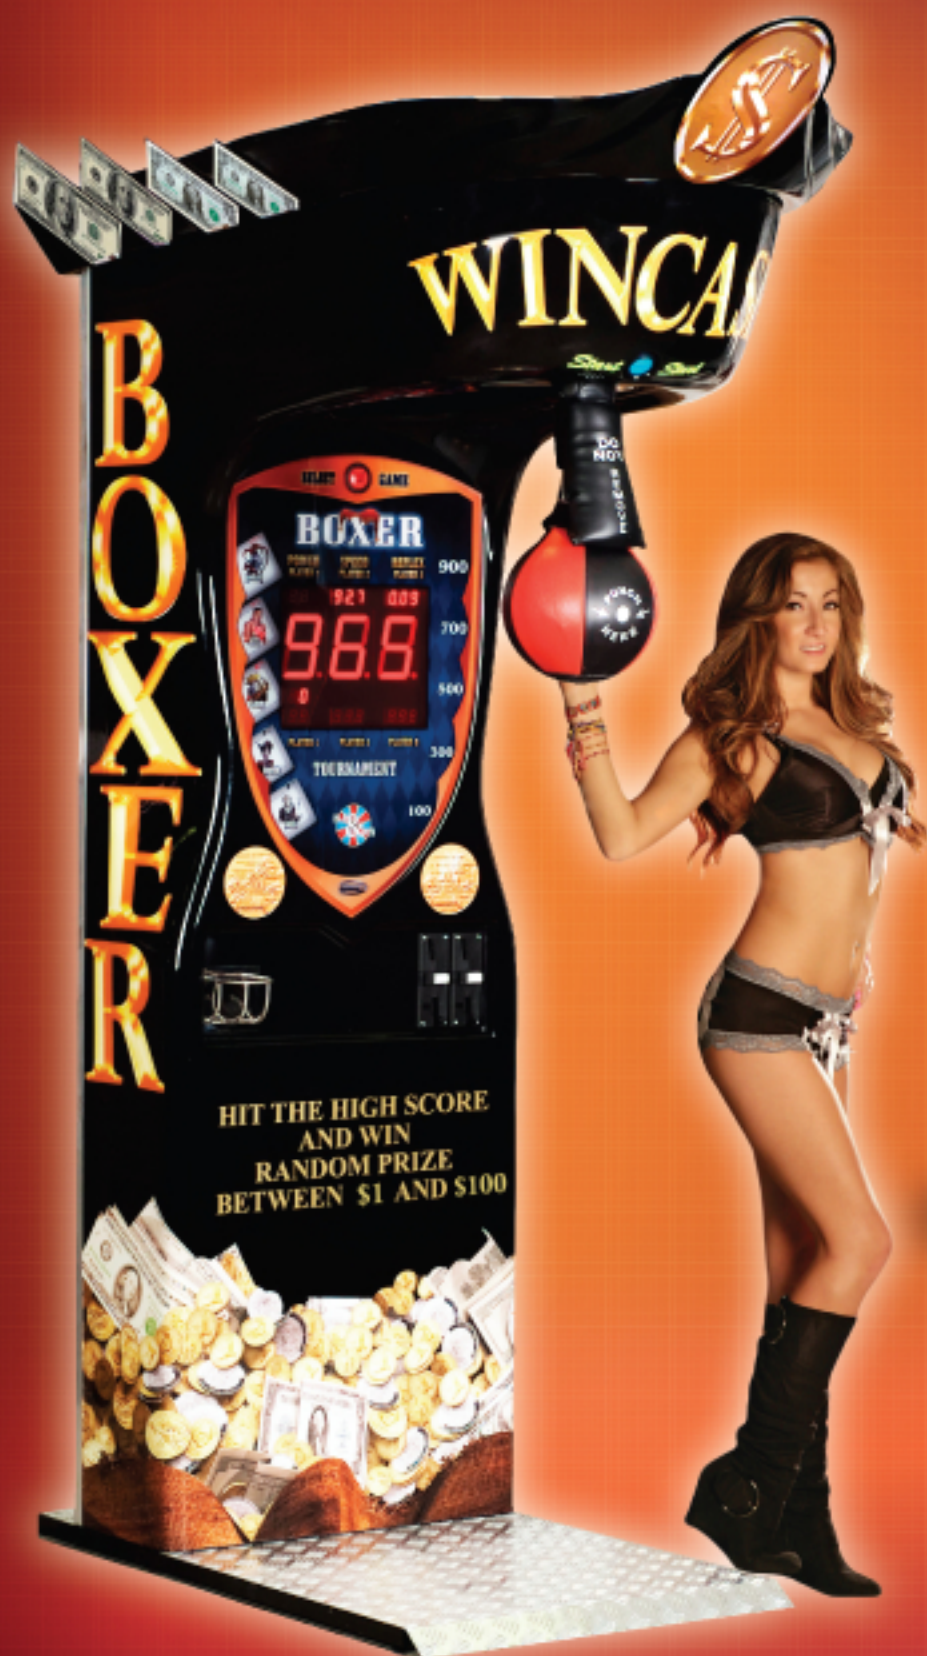

Winning capsule  
with cash

Streamlined body  
shape

6 Players  
tournament

Cash-oriented  
design

Elegant black &  
gold colors

4 Games

#### AVAILABLE UPGRADES:

- Ticket dispenser
- Internet connection modem
- Second bill- or coin acceptor

Dimensions: H85" W28" D51" ▲ 276lbs

**BOXER WINCASH**